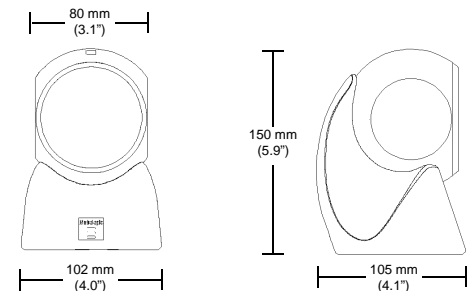

Dimensions

www.metrologic.com

call: 561-582-5510 email: info@cashregisterservices.net

Specifications subject to change without notice.
Printed U.S.A., Copyright September 2001
Metrologic, All rights reserved.

DS7120