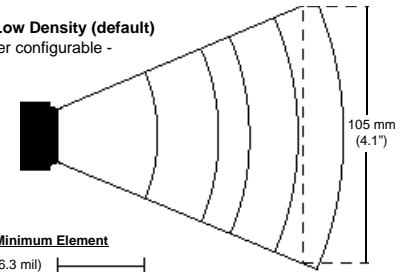

* Indicator colors can be reversed

MECHANICAL

Height	150 mm (5.9")
Depth	105 mm (4.1")
Width - Orb	80 mm (3.1")
Width - Base	102 mm (4.0")
Weight	380 grams (13.4 oz)
Termination	10 pin modular RJ45
Cable	Standard 2.1 m (7') straight; optional 2.7 m (9') coiled; for other cables call Metrologic
Tilt - Orb	30° vertical

ELECTRICAL

Input Voltage	5 VDC $\pm$ 0.25 V
Power	1.1 W typical @ 5 VDC
Operating Current	220 mA
DC Transformers	Class 2; 5.2 V @ 650 mA
Laser Class	CDRH: Class IIa; EN60825-1:1994/A11:1996 Class 1
EMC	Class B; FCC Part 15, ICES-003, European Union EMC Directive

ENVIRONMENTAL

Operating Temperature	0°C to 40°C (32°F to 104°F)
Storage Temperature	-40°C to 60°C (-40°F to 140°F)
Humidity	5% to 95% relative humidity, non-condensing
Light Levels	Up to 4842 Lux (450 footcandles)
Shock	Designed to withstand 1.2 m (4.0') drops
Contaminants	Sealed to resist airborne particulate contaminants
Ventilation	None required

Scan Area

Optimal Low Density (default)
- user configurable -