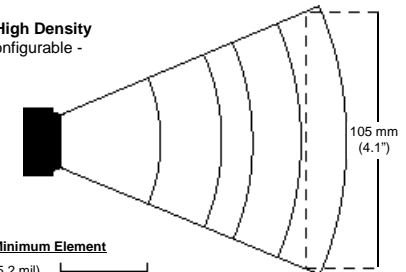

Optimal High Density

- user configurable -