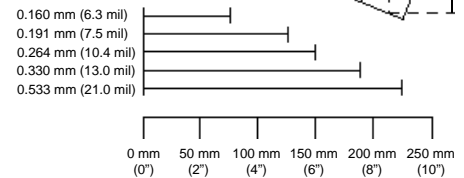

Bar Code Minimum Element