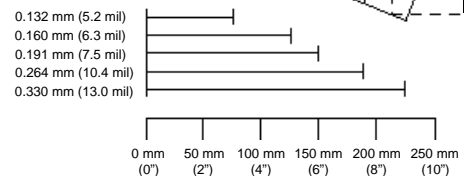

Bar Code Minimum Element